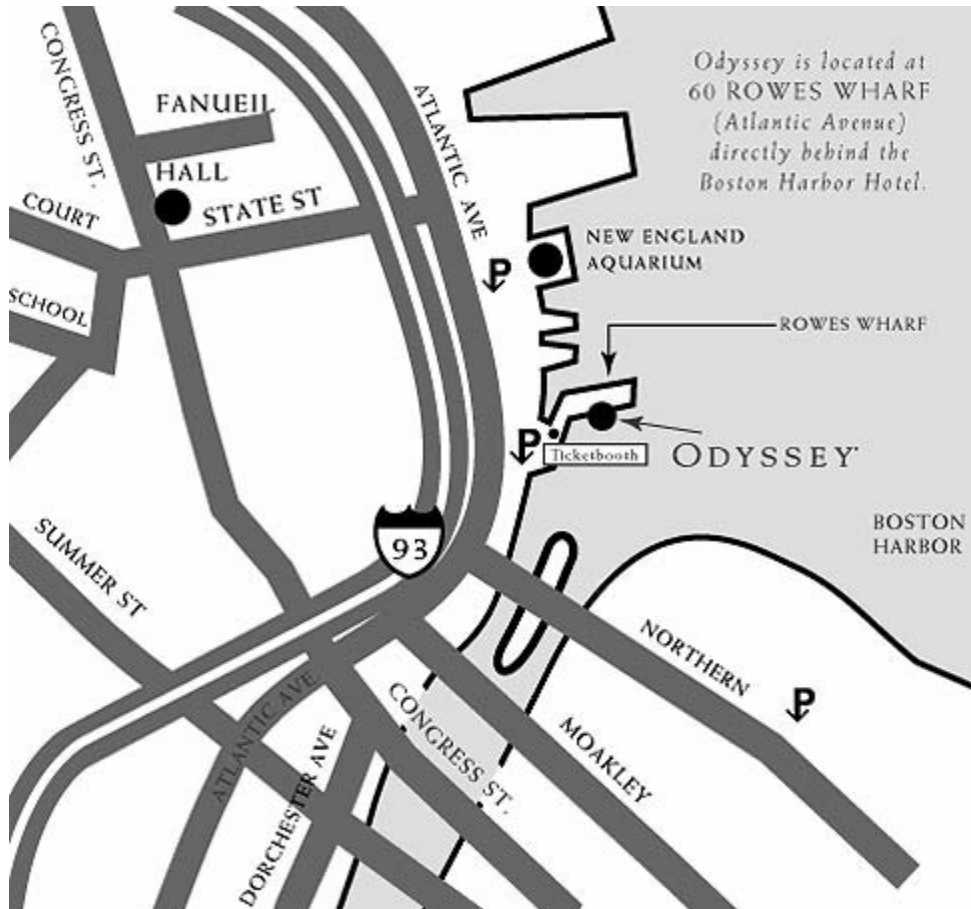

DIRECTIONS

Directions to Odyssey:

From the Hyatt:

Walking - 0.8 mile, approximately 14 minutes

- *Take a left out of the hotel entrance
- *Take the first left onto Chauncy Street
- *Turn right on Bedford Street
- *Turn left on Lincoln Street (slight left at the intersection)
- *Turn right on Summer Street
- *Turn left on Atlantic Avenue and continue – Rowes Wharf will be on the right about .4 miles down

Driving

- *Take the Chauncy Street exit out of the garage
- *Turn left on Chauncy Street
- *Turn right on Summer Street
- *Turn left on Atlantic Avenue and continue .4 miles to the Rowes Wharf Garage